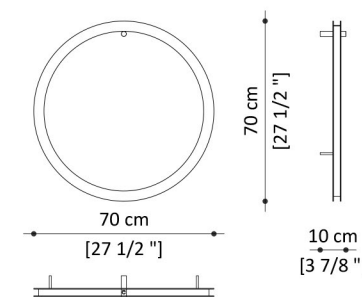

RING Ø27

TECHNICAL SHEET LABILIS Ø27
Light source: Strip Led 140 Led/m
Total power: 7,3W - Strip led 14,4W/m
Voltage: 230 V
Rated luminous flux strip led: 1092 Lm
Colour temperature: 2700°K
Colour rendering index: 90
Dimmer function: Yes
Weight: Kg 3

WALL RING Ø27 | ILL.LABI.530

1 ring Ø27 in metal matt black varnished. Metal cylinder in matt bronzed brass
Remote drivers

RING Ø43

TECHNICAL SHEET LABILIS Ø43
Light source: Strip Led 140 Led/m
Total power: 9,7W - Strip led 14,4W/m
Voltage: 230 V
Rated luminous flux strip led: 1755 Lm
Colour temperature: 2700°K
Colour rendering index: 90
Dimmer function: Yes
Weight: Kg 4

WALL RING Ø43 | ILL.LABI.520

1 ring Ø43 in metal matt black varnished. Metal cylinder in matt bronzed brass
Remote drivers

RING Ø70

TECHNICAL SHEET LABILIS Ø70
Light source: Strip Led 140 Led/m
Total power: 13,6W - Strip led 14,4W/m
Voltage: 230 V
Rated luminous flux strip led: 2857 Lm
Colour temperature: 2700°K
Colour rendering index: 90
Dimmer function: Yes
Weight: Kg 6

WALL RING Ø70 | ILL.LABI.510

1 ring Ø70 in metal matt black varnished. Metal cylinder in matt bronzed brass
Remote drivers