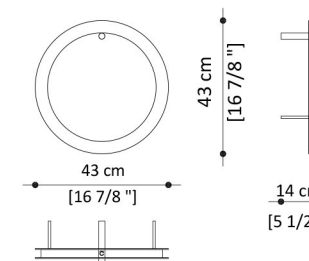

RING Ø27

TECHNICAL SHEET LABILIS Ø27
Light source: Strip Led 140 Led/m
Total power: 7,3W - Strip led 14,4W/m
Voltage: 230 V
Rated luminous flux strip led: 1092 Lm
Colour temperature: 2700°K
Colour rendering index: 90
Dimmer function: Yes
Weight: Kg 3

WALL RING Ø27 | ILL.LABI.530

1 ring Ø27 in metal matt black varnished. Metal cylinder in matt bronzed brass
Remote drivers

RING Ø43

TECHNICAL SHEET LABILIS Ø43
Light source: Strip Led 140 Led/m
Total power: 9,7W - Strip led 14,4W/m
Voltage: 230 V
Rated luminous flux strip led: 1755 Lm
Colour temperature: 2700°K
Colour rendering index: 90
Dimmer function: Yes
Weight: Kg 4

WALL RING Ø43 | ILL.LABI.520

1 ring Ø43 in metal matt black varnished. Metal cylinder in matt bronzed brass
Remote drivers

RING Ø70

TECHNICAL SHEET LABILIS Ø70
Light source: Strip Led 140 Led/m
Total power: 13,6W - Strip led 14,4W/m
Voltage: 230 V
Rated luminous flux strip led: 2857 Lm
Colour temperature: 2700°K
Colour rendering index: 90
Dimmer function: Yes
Weight: Kg 6

WALL RING Ø70 | ILL.LABI.510

1 ring Ø70 in metal matt black varnished. Metal cylinder in matt bronzed brass
Remote drivers