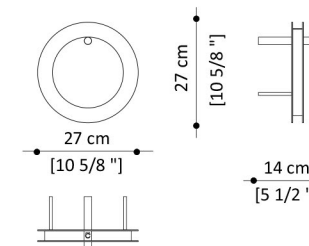

RING Ø27

TECHNICAL SHEET LABILIS Ø27
Light source: Strip Led 140 Led/m
Total power: 7,3W - Strip led 14,4W/m
Voltage: 230 V
Rated luminous flux strip led: 1092 Lm
Colour temperature: 2700°K
Colour rendering index: 90
Dimmer function: Yes
Weight: Kg 3

WALL RING Ø27 | ILL.LABI.530

1 ring Ø27 in metal matt black varnished. Metal cylinder in matt bronzed brass
Remote drivers

RING Ø43

TECHNICAL SHEET LABILIS Ø43
Light source: Strip Led 140 Led/m
Total power: 9,7W - Strip led 14,4W/m
Voltage: 230 V
Rated luminous flux strip led: 1755 Lm
Colour temperature: 2700°K
Colour rendering index: 90
Dimmer function: Yes
Weight: Kg 4

WALL RING Ø43 | ILL.LABI.520

1 ring Ø43 in metal matt black varnished. Metal cylinder in matt bronzed brass
Remote drivers

RING Ø70

TECHNICAL SHEET LABILIS Ø70
Light source: Strip Led 140 Led/m
Total power: 13,6W - Strip led 14,4W/m
Voltage: 230 V
Rated luminous flux strip led: 2857 Lm
Colour temperature: 2700°K
Colour rendering index: 90
Dimmer function: Yes
Weight: Kg 6

WALL RING Ø70 | ILL.LABI.510

1 ring Ø70 in metal matt black varnished. Metal cylinder in matt bronzed brass
Remote drivers